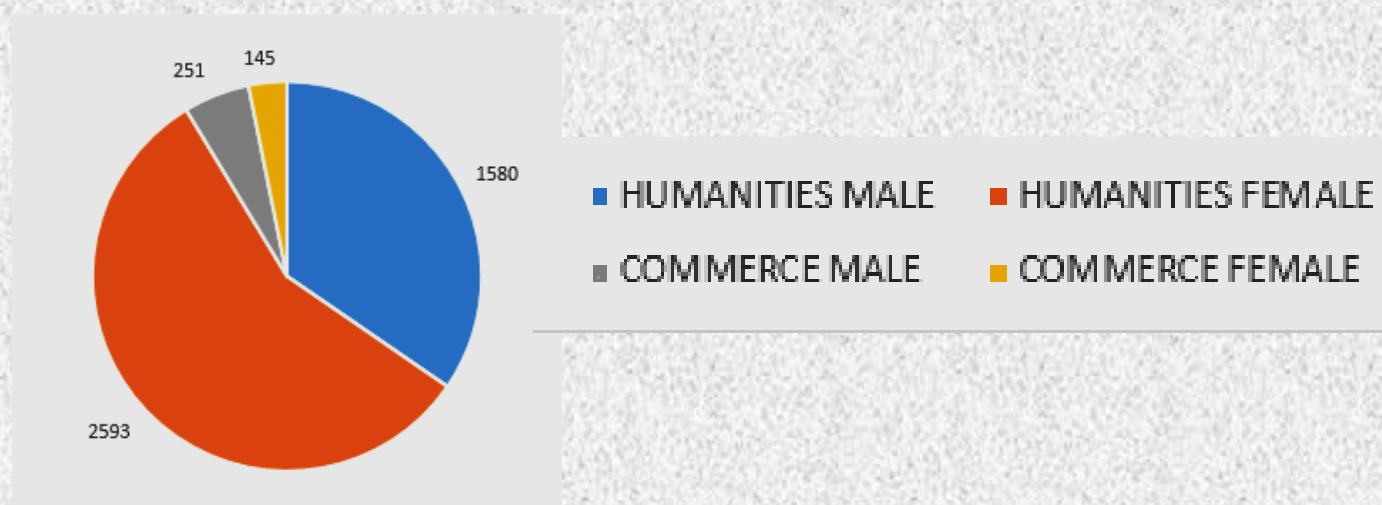

PASS PERCENTAGE PRIVATE CANDIDATES

	GROUP	GENDER	NO OF CANDIDATES	PASS	PASS%
PRIVATE	HUMANITIES	MALE	1669	1580	94.67
		FEMALE	2652	2593	97.78
		TOTAL	4321	4173	96.57
	COMMERCE	MALE	274	251	91.61
		FEMALE	150	145	96.67
		TOTAL	424	396	93.4