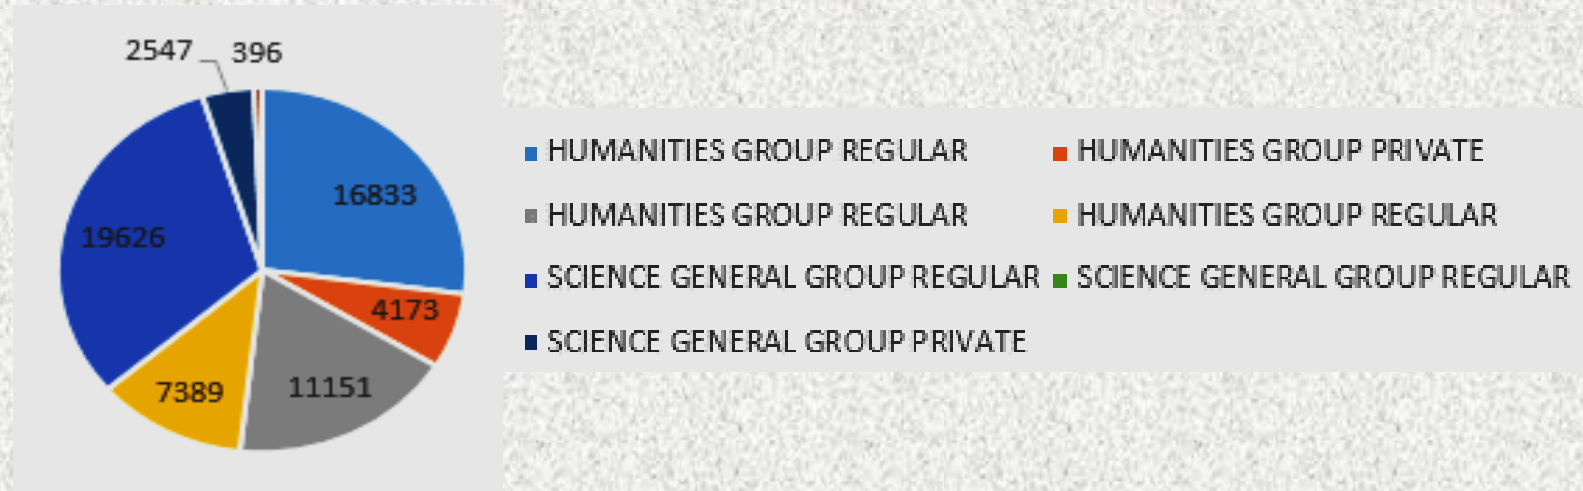

OVERALL STATISTICAL DATA			
	CATEGORY	NO OF CANDIDATES	PASSED
HUMANITIES GROUP	REGULAR	16952	16833
	PRIVATE	4321	4173
	TOTAL	21273	21006
PRE-MEDICAL GROUP	REGULAR	11207	11151
	TOTAL	11207	11151
PRE-ENGINEERING GROUP	REGULAR	7423	7389
	TOTAL	7423	7389
SCIENCE GENERAL GROUP	REGULAR	19751	19626
	TOTAL	19751	19626
COMMERCE GROUP	REGULAR	2568	2547
	PRIVATE	424	396
	TOTAL	2992	2943