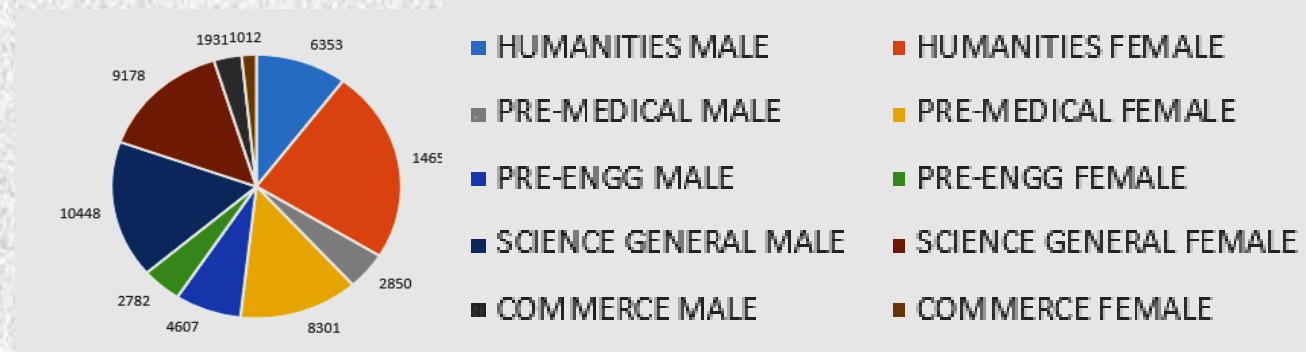

PASS PERCENTAGE OVERALL

OVERALL	GROUP	GENDER	NO OF CANDIDATES	PASS	PASS%
	HUMANITIES	MALE	6512	6353	97.55
		FEMALE	14761	14653	99.26
		TOTAL	21273	21006	98.74
	PRE-MEDICAL	MALE	2873	2850	99.19
		FEMALE	8334	8301	99.60
		TOTAL	11207	11151	99.50
	PRE-ENGG	MALE	4632	4607	99.46
		FEMALE	2791	2782	99.67
		TOTAL	7423	7389	99.54
SCIENCE GENERAL	MALE	10540	10448	99.12	
	FEMALE	9211	9178	99.64	
	TOTAL	19751	19626	99.36	
COMMERCE	MALE	1972	1931	97.92	
	FEMALE	1020	1012	99.21	
	TOTAL	2992	2943	98.36