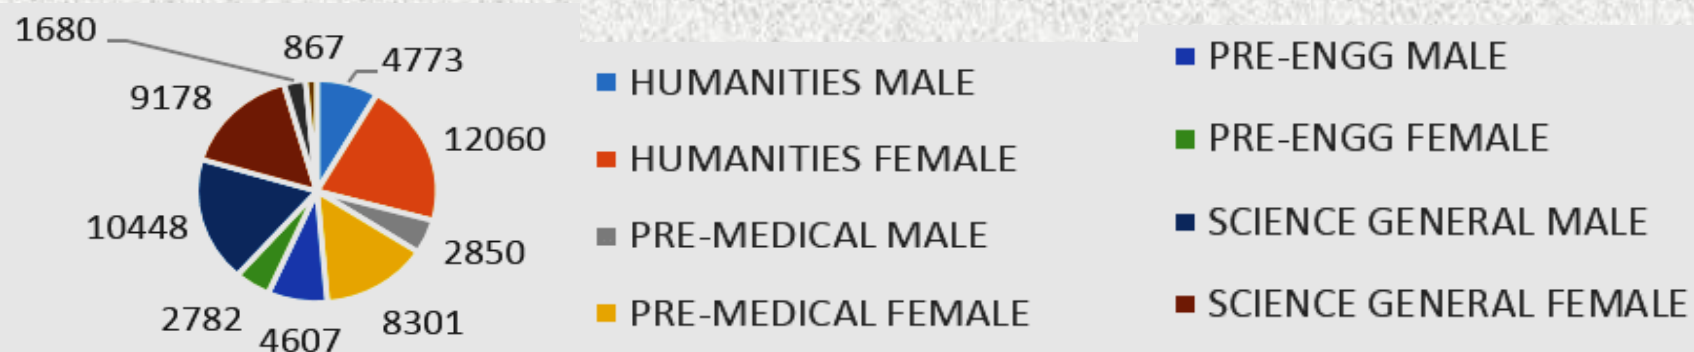

PASS PERCENTAGE REGULAR CANDIDATES

REGULAR	GROUP	GENDER	NO OF CANDIDATES	PASS	PASS%
	HUMANITIES	MALE	4843	4773	98.55
		FEMALE	12109	12060	99.6
		TOTAL	16952	16833	99.3
	PRE-MEDICAL	MALE	2873	2850	99.2
		FEMALE	8334	8301	99.6
		TOTAL	11207	11151	99.5
	PRE-ENGG	MALE	4632	4607	99.46
		FEMALE	2791	2782	99.68
		TOTAL	7423	7389	99.54
SCIENCE GENERAL	MALE	10540	10448	99.13	
	FEMALE	9211	9178	99.64	
	TOTAL	19751	19626	99.37	
COMMERCE	MALE	1698	1680	98.94	
	FEMALE	870	867	99.66	
	TOTAL	2568	2547	99.18